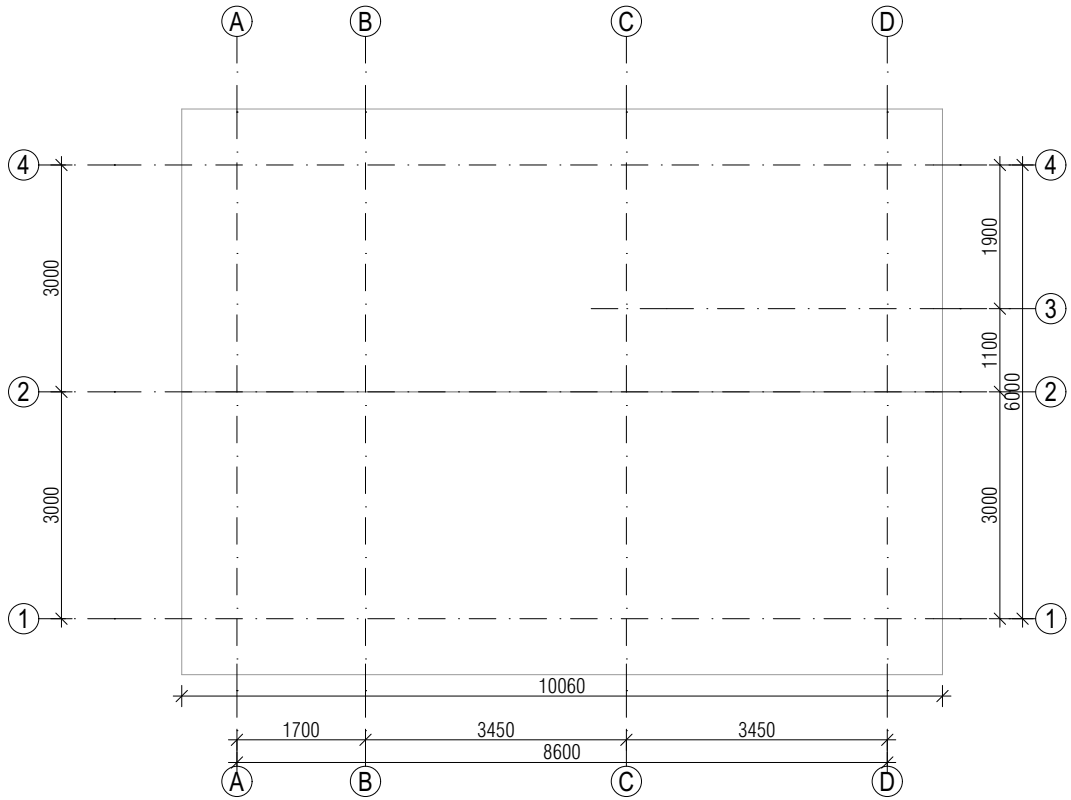

Bathroom	5,5
Bedroom	12,7
Living room	18,9

37,1 m²

Roof area: ~78,5 m²

| Betooni 9, 51014, Tartu, Estonia | Tel +(372) 55 609339 |
www.estonianlogcabins.com |

FOUNDATION PLAN, ROOF PLAN

Cumbria
Proposed draft
22.10.2015
1:100