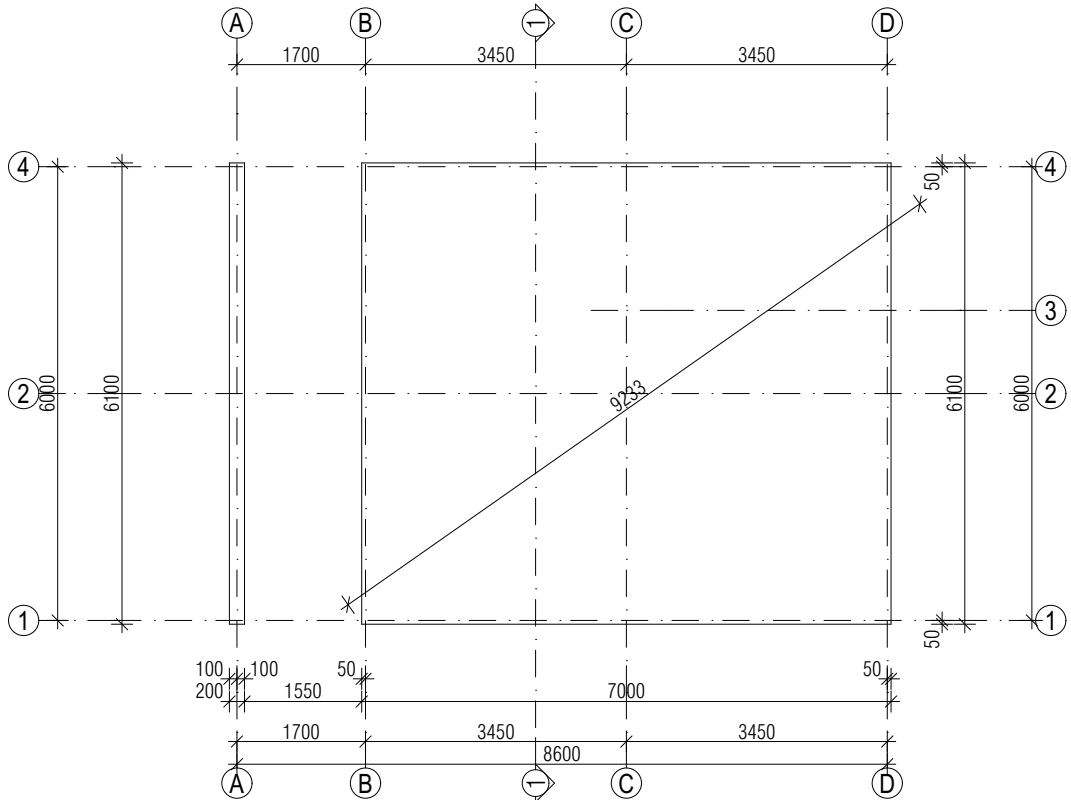

Bathroom	5,5
Bedroom	12,7
Living room	18,9

37,1 m²

Roof area: ~78,5 m²

| Betooni 9, 51014, Tartu, Estonia | Tel +(372) 55 609339 |
www.estonianlogcabins.com |

FOUNDATION PLAN, ROOF PLAN

Cumbria
Proposed draft
22.10.2015
1:100